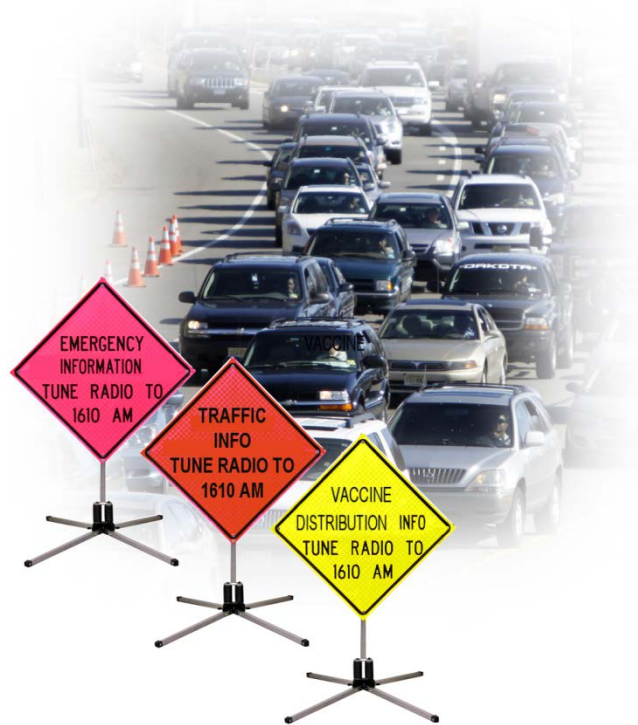

## Quick-Erect Portable Signs

AEL/SEL 03OE-03-SIGN

### For Use on Streets and Roadways

Approved for use on rights-of-way and at emergency scenes, FASTrack Signs are ideal for notifying motorists of Information Radio signals.

FASTrack Signs are often used with VoiceStar™ and RadioSTAT™ Portable Advisory Radio Stations to manage incidents or short-term road construction.

### Sign Color Guidelines

Sign background and text colors per the *Manual for Uniform Traffic Control Devices*:

- ◆ **Pink** background, black text = emergency information.  
*Example: emergency management agency or medical facility for disaster, incident or emergency applications.*
- ◆ **Orange** background, black text = directional/wayfinding information.  
*Example: departments of transportation for traffic applications.*
- ◆ **Yellow** background, black text = informational.  
*Example: public health department at a vaccine Point of Distribution (POD).*