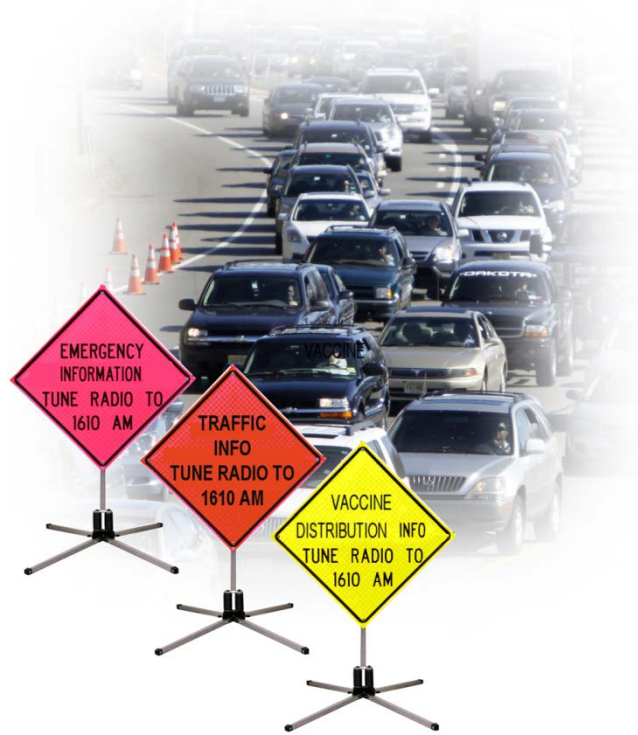

Information Station Specialists

www.theRADIOsource.com

FASTrack™

Quick-Erect Portable Signs

AEL/SEL 03OE-03-SIGN

For Use on Streets and Roadways

Approved for use on rights-of-way and at emergency scenes, FASTrack Signs are ideal for notifying motorists of Information Radio signals.

FASTrack Signs are often used with VoiceStar™ and RadioSTAT™ Portable Advisory Radio Stations to manage incidents or short-term road construction.

The sign panel and stand may be stored connected in the carrying case, when not in use, for quick setup.

Sign Color Guidelines

Sign background and text colors per the *Manual for Uniform Traffic Control Devices*:

- ◆ **Pink** background, black text = emergency information.
Example: emergency management agency or medical facility for disaster, incident or emergency applications.
- ◆ **Orange** background, black text = directional/wayfinding information.
Example: departments of transportation for traffic applications.
- ◆ **Yellow** background, black text = informational.
Example: public health department at a vaccine Point of Distribution (POD).

Jim McClanahan
Safety Director, Porter Health
Valparaiso, Indiana

Technical Specifications

Sign Panel

- Panel: 48" by 48" pink, orange or yellow fluorescent ultra-reflective, flexible vinyl.
- Reflective surface returns more than 60% of light to source.
Text: custom black lettering with optional changeable overlays.
Viewing range: 2,000+ feet, day or night.